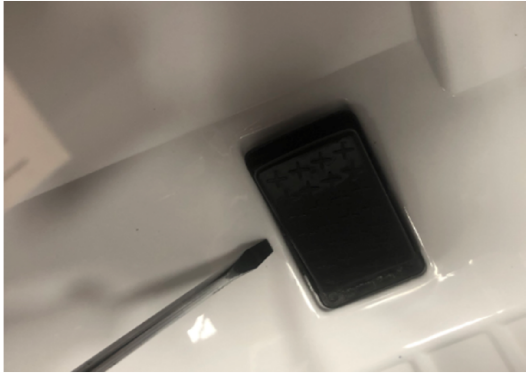

Part 3: Check the other connections

Step 1. Check the connection of pedal switch