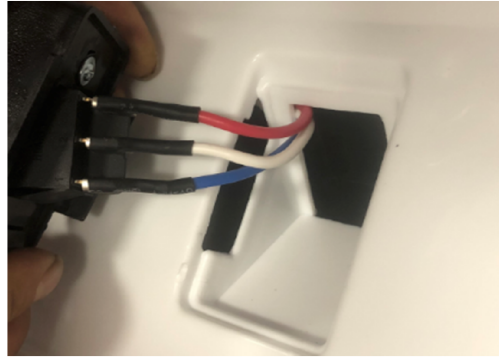

Trouble Shooting Guide

Item No: HL2888 12V MERCEDES G WAGON SUV RIDE ON
Please be careful when using these tools !

Part 1: Check the connection in the battery compartment

Step 1. Open the seat

Step 2. Battery compartment overview

Step 3. Check the battery cable connection

Step 4. Check the light cable connection

Step 5. Check the motor cable connection

Part 2: Check the connection on the dashboard

Step 1. Check the power switch

Step 2. Check the forward & reverse switch

Part 3: Check the other connections

Step 1. Check the connection of pedal switch