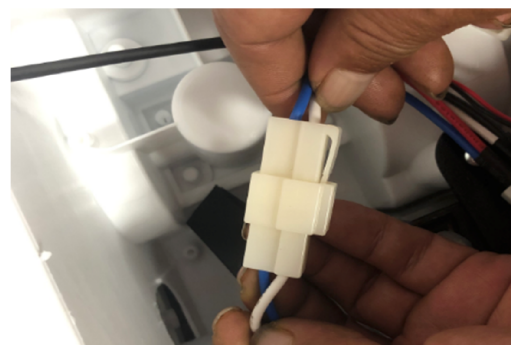

Step 5. Check the motor cable connection