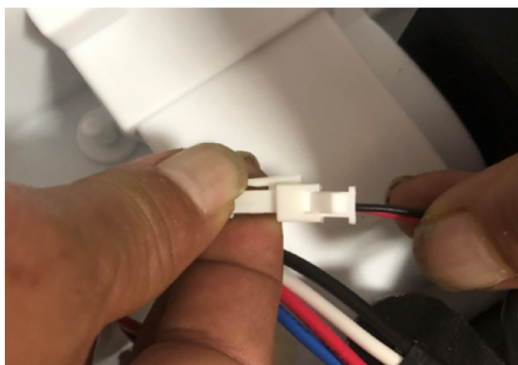

Trouble Shooting Guide

Item No: HL2888 12V MERCEDES G WAGON SUV RIDE ON
Please be careful when using these tools !

Part 1: Check the connection in the battery compartment

Step 1. Open the seat

Step 2. Battery compartment overview

Step 3. Check the battery cable connection

Step 4. Check the light cable connection

Step 5. Check the motor cable connection

Part 2: Check the connection on the dashboard

Step 1. Check the power switch

Step 2. Check the forward & reverse switch