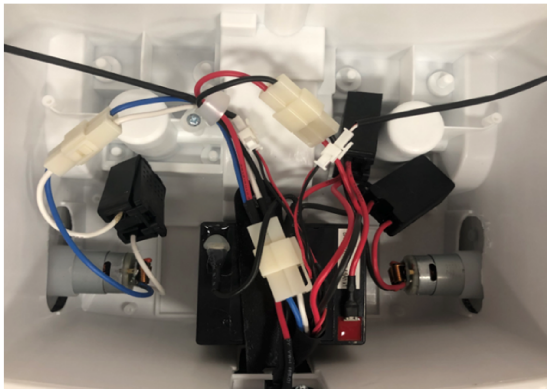

Trouble Shooting Guide

Item No: HL2888 12V MERCEDES G WAGON SUV RIDE ON
Please be careful when using these tools !

Part 1: Check the connection in the battery compartment

Step 1. Open the seat

Step 2. Battery compartment overview

Step 3. Check the battery cable connection

Step 4. Check the light cable connection

Step 5. Check the motor cable connection

Part 2: Check the connection on the dashboard

Step 1. Check the power switch

Step 2. Check the forward & reverse switch