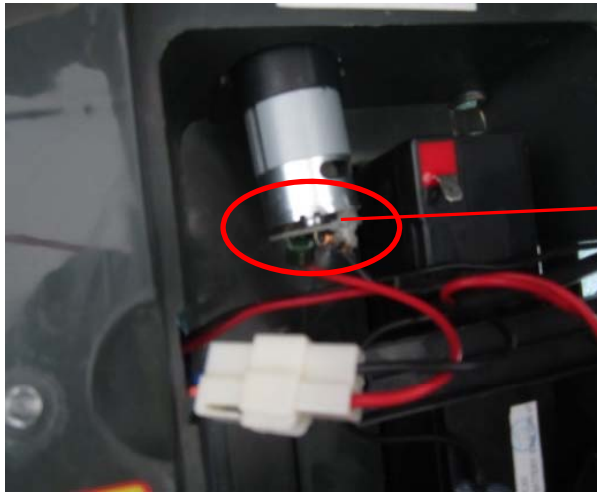

Hunter
Products

MODEL B06 DRAGONS CAR SERVICE GUIDE

1. Pls make sure forward-stop-reverse switch is plugged firmly as above picture shown.

2. Pls make sure on-off switch is plugged firmly as above picture shown.

3. The cables connections for pedal switch

4. Lift the seat, then connect the wire to the battery (positive terminal)

5. The fuse wire connection

6. Pls make sure the plug of motor box is connected with another plug as pic shown.