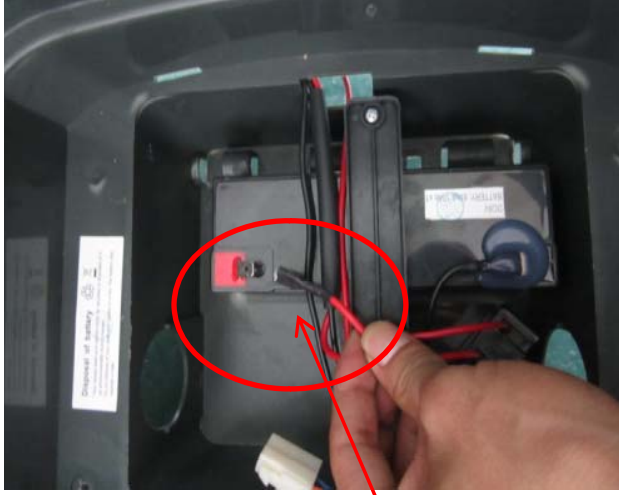

Hunter
Products

MODEL B06 DRAGONS CAR SERVICE GUIDE

1. Pls make sure forward-stop-reverse switch is plugged firmly as above picture shown.

2. Pls make sure on-off switch is plugged firmly as above picture shown.

3. The cables connections for pedal switch

4. Lift the seat, then connect the wire to the battery (positive terminal)

5. The fuse wire connection

6. Pls make sure the plug of motor box is connected with another plug as pic shown.