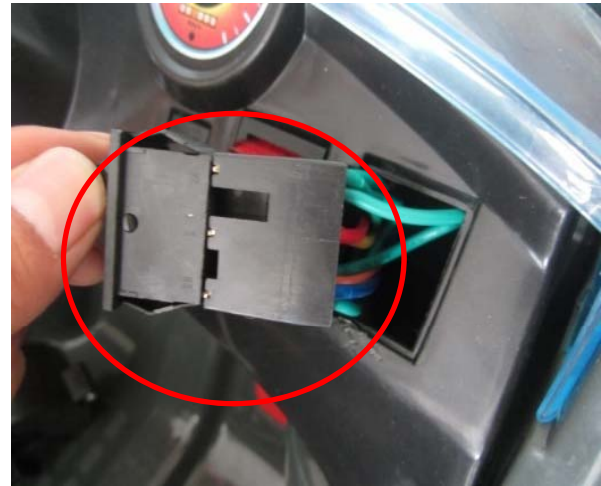

Hunter
Products

MODEL B06 DRAGONS CAR SERVICE GUIDE

1. Pls make sure forward-stop-reverse switch is plugged firmly as above picture shown.

2. Pls make sure on-off switch is plugged firmly as above picture shown.

3. The cables connections for pedal switch

4. Lift the seat, then connect the wire to the battery (positive terminal)

5. The fuse wire connection

6. Pls make sure the plug of motor box is connected with another plug as pic shown.