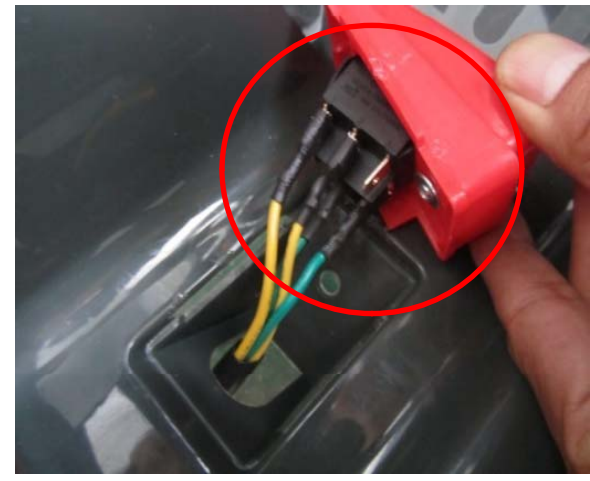

Hunter
Products

MODEL B06 DRAGONS CAR SERVICE GUIDE

1. Pls make sure forward-stop-reverse switch is plugged firmly as above picture shown.

2. Pls make sure on-off switch is plugged firmly as above picture shown.

3. The cables connections for pedal switch

4. Lift the seat, then connect the wire to the battery (positive terminal)

5. The fuse wire connection

6. Pls make sure the plug of motor box is connected with another plug as pic shown.