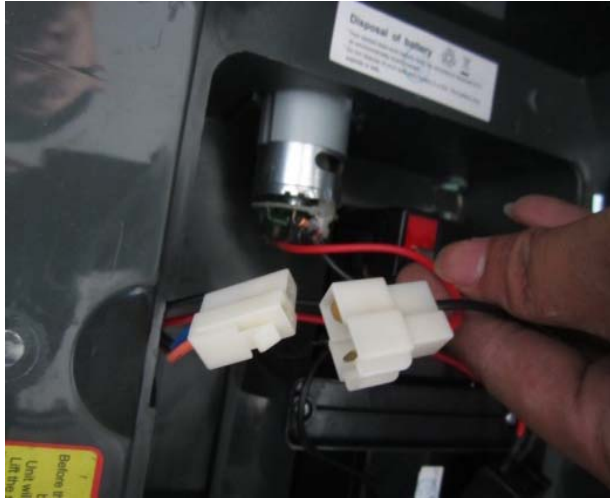

Hunter
Products

MODEL B06 DRAGONS CAR SERVICE GUIDE

1. Pls make sure forward-stop-reverse switch is plugged firmly as above picture shown.

2. Pls make sure on-off switch is plugged firmly as above picture shown.

3. The cables connections for pedal switch

4. Lift the seat, then connect the wire to the battery (positive terminal)

5. The fuse wire connection

6. Pls make sure the plug of motor box is connected with another plug as pic shown.