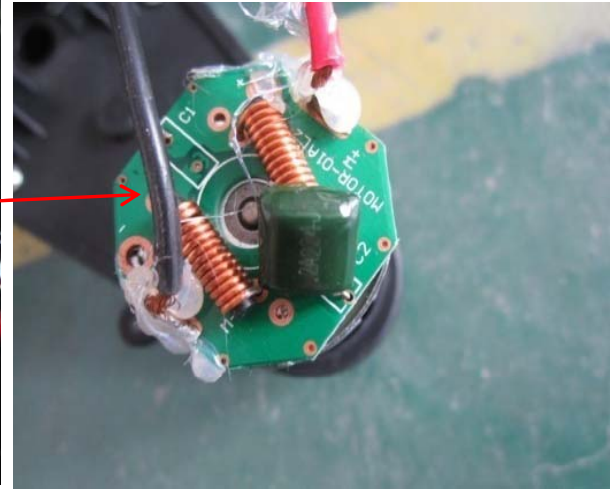

Hunter
Products

MODEL B06 DRAGONS CAR SERVICE GUIDE

1. Pls make sure forward-stop-reverse switch is plugged firmly as above picture shown.

2. Pls make sure on-off switch is plugged firmly as above picture shown.

3. The cables connections for pedal switch

4. Lift the seat, then connect the wire to the battery (positive terminal)

5. The fuse wire connection

6. Pls make sure the plug of motor box is connected with another plug as pic shown.