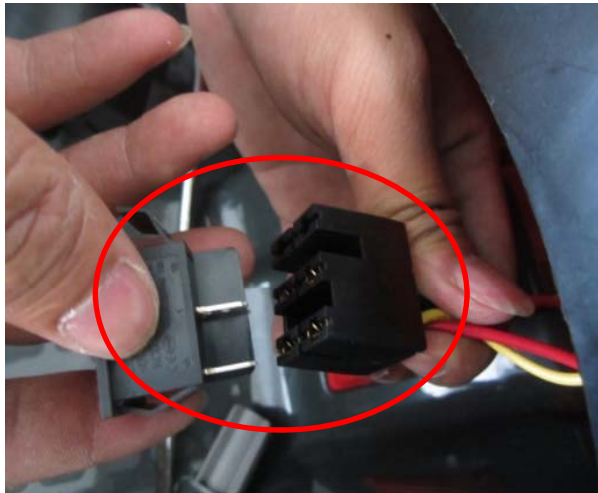

Hunter
Products

MODEL B06 DRAGONS CAR SERVICE GUIDE

1. Pls make sure forward-stop-reverse switch is plugged firmly as above picture shown.

2. Pls make sure on-off switch is plugged firmly as above picture shown.

3. The cables connections for pedal switch

4. Lift the seat, then connect the wire to the battery (positive terminal)

5. The fuse wire connection

6. Pls make sure the plug of motor box is connected with another plug as pic shown.