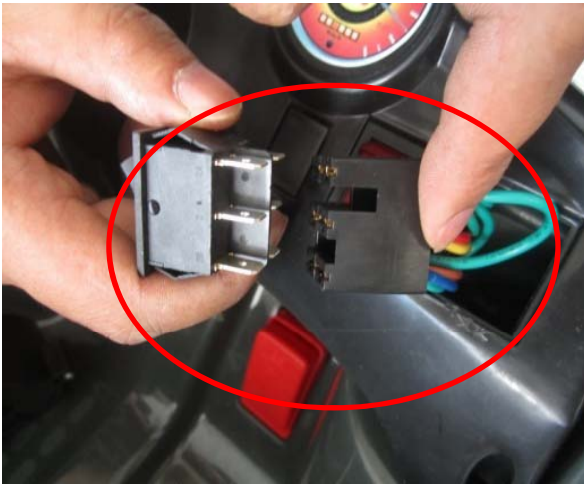

Hunter
Products

MODEL B06 DRAGONS CAR SERVICE GUIDE

1. Pls make sure forward-stop-reverse switch is plugged firmly as above picture shown.

2. Pls make sure on-off switch is plugged firmly as above picture shown.

3. The cables connections for pedal switch

4. Lift the seat, then connect the wire to the battery (positive terminal)

5. The fuse wire connection

6. Pls make sure the plug of motor box is connected with another plug as pic shown.