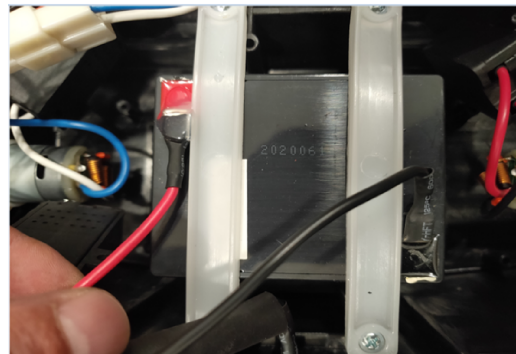

# Trouble Shooting Guide

**Item No: HL2588 12V MERCEDES COUPE RIDE ON**  
**Please be careful when using these tools !**

Part 1: Check the connection in the battery compartment

Step 1. Open the seat

Step 2. Battery compartment overview

Step 3. Check the battery cable connection

Step 4. Check the light cable connection

Step 5. Check the motor connection

Part 2: Check the connection on the dashboard

Step 1. Check the forward & reverse switch