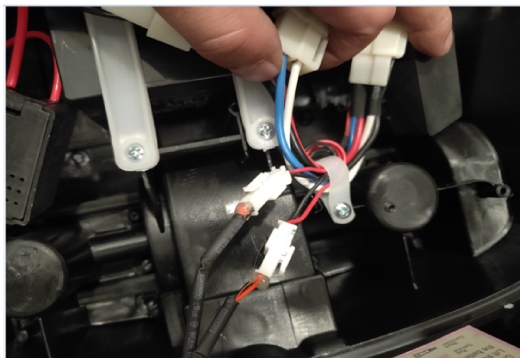

# Trouble Shooting Guide

**Item No: HL2588 12V MERCEDES COUPE RIDE ON**  
**Please be careful when using these tools !**

Part 1: Check the connection in the battery compartment

Step 1. Open the seat

Step 2. Battery compartment overview

Step 3. Check the battery cable connection

Step 4. Check the light cable connection

Step 5. Check the motor connection

Part 2: Check the connection on the dashboard

Step 1. Check the forward & reverse switch