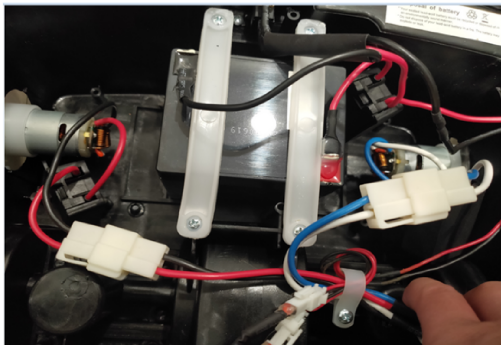

# Trouble Shooting Guide

**Item No: HL2588 12V MERCEDES COUPE RIDE ON**  
**Please be careful when using these tools !**

Part 1: Check the connection in the battery compartment

Step 1. Open the seat

Step 2. Battery compartment overview

Step 3. Check the battery cable connection

Step 4. Check the light cable connection

Step 5. Check the motor connection

Part 2: Check the connection on the dashboard

Step 1. Check the forward & reverse switch