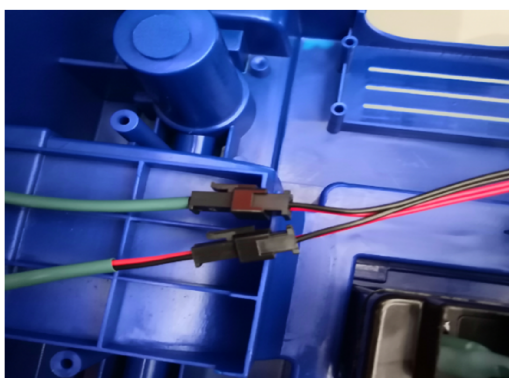

# Trouble Shooting Guide

**Item No: JS3155 PAW PATROL CHASE RIDE ON**  
**Please be careful when using these tools !**

Part 1: Check the connection in the battery compartment

Step 1. Open the seat

Step 2. Battery compartment overview

Step 3. Check the battery cable connection

Step 4. Check the light cable connection

Step 5. Check the motor connection

Part 2: Check the connection on the dashboard

Step 1. Check the power switch

Step 2. Check the connection forward & reverse switch