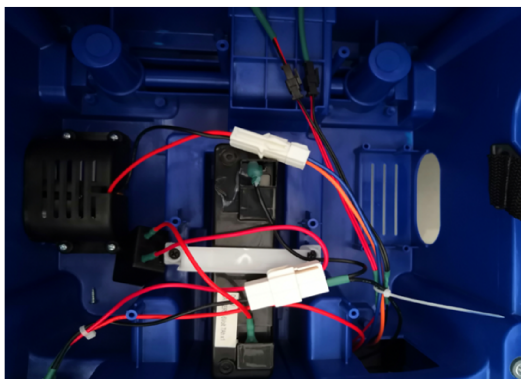

# Trouble Shooting Guide

**Item No: JS3155 PAW PATROL CHASE RIDE ON**  
**Please be careful when using these tools !**

Part 1: Check the connection in the battery compartment

Step 1. Open the seat

Step 2. Battery compartment overview

Step 3. Check the battery cable connection

Step 4. Check the light cable connection

Step 5. Check the motor connection

Part 2: Check the connection on the dashboard

Step 1. Check the power switch

Step 2. Check the connection forward & reverse switch