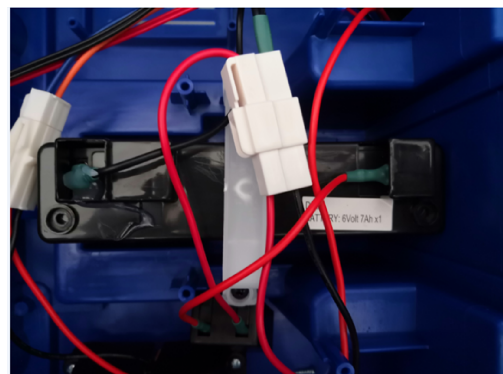

# Trouble Shooting Guide

**Item No: JS3155 PAW PATROL CHASE RIDE ON**  
**Please be careful when using these tools !**

Part 1: Check the connection in the battery compartment

Step 1. Open the seat

Step 2. Battery compartment overview

Step 3. Check the battery cable connection

Step 4. Check the light cable connection

Step 5. Check the motor connection

Part 2: Check the connection on the dashboard

Step 1. Check the power switch

Step 2. Check the connection forward & reverse switch