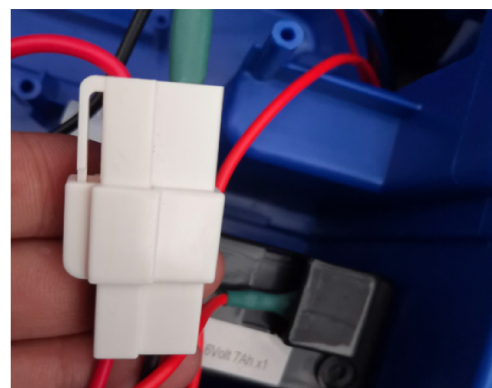

# Trouble Shooting Guide

**Item No: JS3155 PAW PATROL CHASE RIDE ON**  
**Please be careful when using these tools !**

Part 1: Check the connection in the battery compartment

Step 1. Open the seat

Step 2. Battery compartment overview

Step 3. Check the battery cable connection

Step 4. Check the light cable connection

Step 5. Check the motor connection

Part 2: Check the connection on the dashboard

Step 1. Check the power switch

Step 2. Check the connection forward & reverse switch